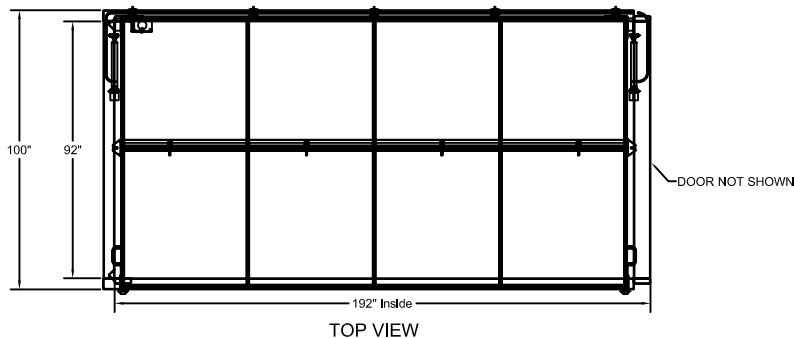

BULKHEAD VIEW

DRIVERS SIDE VIEW

TAILGATE VIEW

PASSENGERS SIDE VIEW

TOP VIEW

**BAKERCORP™** 3020 OLD RANCH PARKWAY  
SEAL BEACH, CA 90740-2751

SCALE: -	SIZE A	ORIGINAL DWG. DATE -
DRAWN BY: PJB	APPROVED BY: -	CAT/CLASS -