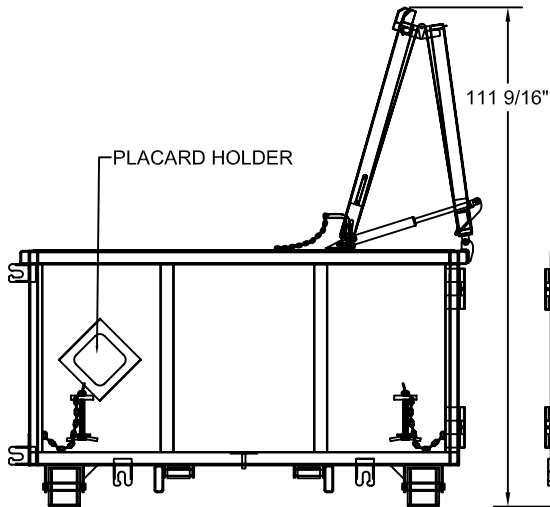

BULKHEAD VIEW

DRIVERS SIDE VIEW

TAILGATE VIEW

PASSENGERS SIDE VIEW

TOP VIEW

**BAKERCORP™** 3020 OLD RANCH PARKWAY  
SEAL BEACH, CA 90740-2751

SCALE: -	SIZE A	ORIGINAL DWG. DATE -
DRAWN BY: PJB	APPROVED BY: -	CAT/CLASS -

REV.	DESCRIPTION	DATE	BY
C			
B			
A			

TITLE ESP 17 YD ML ROLL OFF	SHEET 1 of 1
DRAWING NO. S-5-M0008-1-	REV. 0