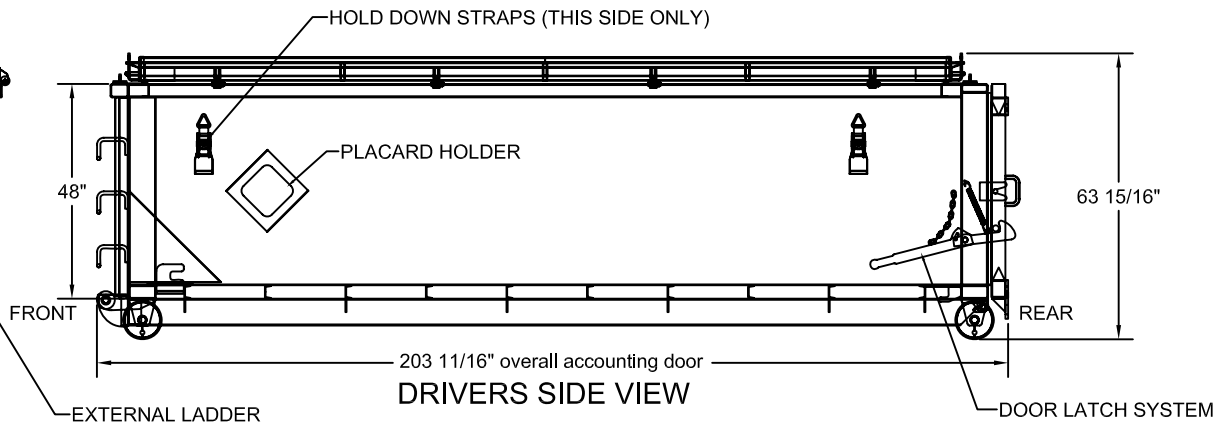

BULKHEAD VIEW

DRIVERS SIDE VIEW

TAILGATE VIEW

PASSENGERS SIDE VIEW

TOP VIEW

**BAKERCORP™** 3020 OLD RANCH PARKWAY  
SEAL BEACH, CA 90740-2751

SCALE: -	SIZE A	ORIGINAL DWG. DATE -
DRAWN BY: PJB	APPROVED BY: -	CAT/CLASS -

REV.	DESCRIPTION	DATE	BY
C			
B			
A			

TITLE ESP 17 YD ML ROLL OFF	SHEET 1 of 1
DRAWING NO. S-5-M0008-1-	REV. 0