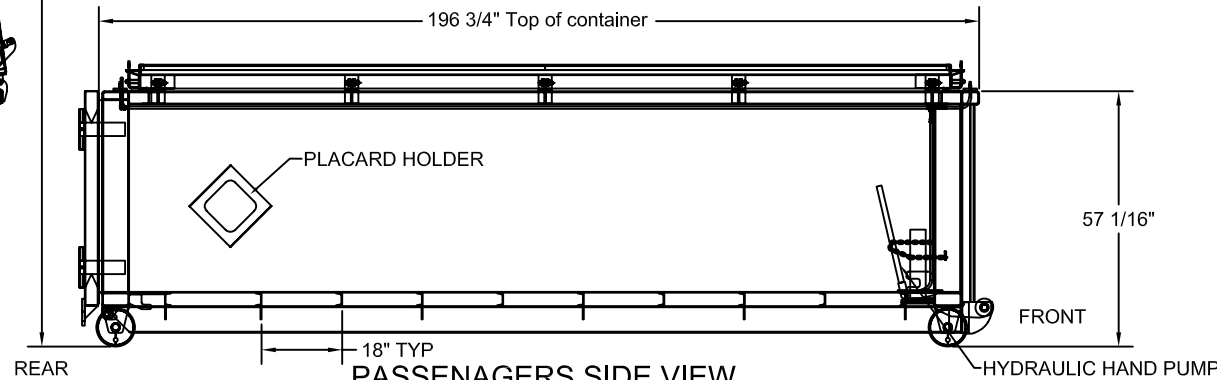

BULKHEAD VIEW

DRIVERS SIDE VIEW

TAILGATE VIEW

PASSENGERS SIDE VIEW

TOP VIEW

**BAKERCORP™** 3020 OLD RANCH PARKWAY  
SEAL BEACH, CA 90740-2751

SCALE: -	SIZE A	ORIGINAL DWG. DATE -
DRAWN BY: PJB	APPROVED BY: -	CAT/CLASS -

REV.	DESCRIPTION	DATE	BY
C			
B			
A			

TITLE ESP 17 YD ML ROLL OFF	SHEET 1 of 1
DRAWING NO. S-5-M0008-1-	REV. 0